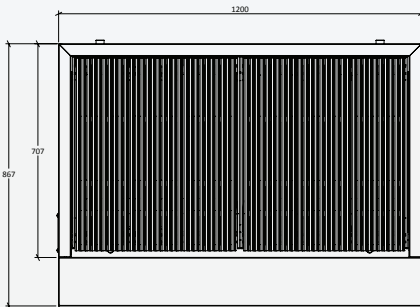

STANDARD FEATURES

- High performance stainless steel burners fitted with individual high/low control
- Stainless steel burner radiants
- All stainless steel insulated external panels
- Cast iron cooking grates
- Flame failure safety devices
- Removable grease drawer
- Rear castors
- Adjustable front feet

OPTIONAL FEATURES

- Resting rack
- Smooth griddle plates

SPECIFICATIONS

GAS TYPE

Natural or LPG
(Specify when ordering)

GAS CONNECTION

2 x 1/2" (BSP) female. All units supplied with regulators

GAS RATINGS

CRG-1200 @ 164MJ/hr

GLOBAL-MARK APPROVAL NO
GA-102405-004

DIMENSIONS (MM)

Appliance: 1200 x 867 x 910

Specifications are subject to change without notice.

< CONFIDENCE IN QUALITY >
3 YEAR WARRANTY

All our products carry a 3 year warranty and will last a very long time if our care instructions are followed.
© Cookon is a member of the Langford Metal Industries Group, a Queensland company established 1955.