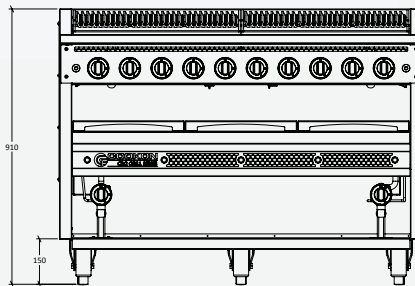

AUSTRALIA'S BUSIEST KITCHENS
RELY ON COOKON.

COOKON CRG-1200 SERIES HIGH PERFORMANCE CHAR GRILL

The CRG-1200 high performance grill range offers an outstanding performing piece of equipment which can easily sustain constant high volume output of quality product. Suitable for high volume hotels and restaurants or smaller outlets who are looking for quality and longevity in their catering equipment. The CRG range can be customised to suit all requirements including rotisseries, resting racks and refrigerated bases.

AVAILABLE MODELS

- CRG-1200 – Gas high performance grill

STANDARD FEATURES

- High performance stainless steel burners fitted with individual high/low control
- Stainless steel burner radiants
- All stainless steel insulated external panels
- Cast iron cooking grates
- Flame failure safety devices
- Removable grease drawer
- Rear castors
- Adjustable front feet

OPTIONAL FEATURES

- Resting rack
- Smooth griddle plates

SPECIFICATIONS

GAS TYPE

Natural or LPG
(Specify when ordering)

GAS CONNECTION

2 x 1/2" (BSP) female. All units supplied with regulators

GAS RATINGS

CRG-1200 @ 164MJ/hr

GLOBAL-MARK APPROVAL NO
GA-102405-004

DIMENSIONS (MM)

Appliance: 1200 x 867 x 910

Specifications are subject to change without notice.

< CONFIDENCE IN QUALITY >
3 YEAR WARRANTY

All our products carry a 3 year warranty and will last a very long time if our care instructions are followed.
© Cookon is a member of the Langford Metal Industries Group, a Queensland company established 1955.