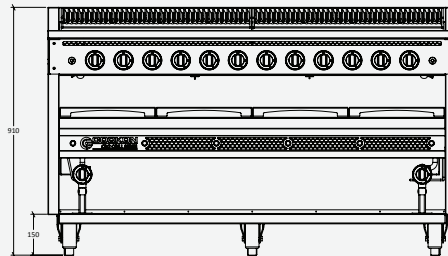

STANDARD FEATURES

- High performance stainless steel burners fitted with individual high/low control
- Stainless steel burner radiants
- All stainless steel insulated external panels
- Cast iron cooking grates
- Flame failure safety devices
- Removable grease drawer
- Rear castors
- Adjustable front feet

OPTIONAL FEATURES

- Resting rack
- Smooth griddle plates

SPECIFICATIONS

GAS TYPE

Natural or LPG
(Specify when ordering)

GAS CONNECTION

2 x 1/2" (BSP) female. All units supplied with regulators

GAS RATINGS

CRG-1200 @ 196MJ/hr

GLOBAL-MARK APPROVAL NO
GA-102405-004

DIMENSIONS (MM)

Appliance: 1500 x 867 x 910

Specifications are subject to change without notice.

< CONFIDENCE IN QUALITY >
3 YEAR WARRANTY

All our products carry a 3 year warranty and will last a very long time if our care instructions are followed.
© Cookon is a member of the Langford Metal Industries Group, a Queensland company established 1955.