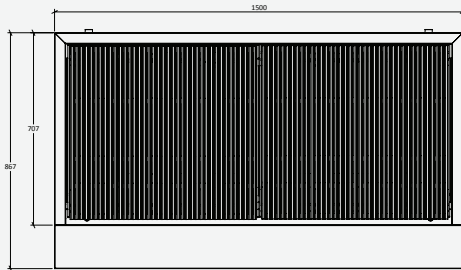

STANDARD FEATURES

- High performance stainless steel burners fitted with individual high/low control
- Stainless steel burner radiants
- All stainless steel insulated external panels
- Cast iron cooking grates
- Flame failure safety devices
- Removable grease drawer
- Rear castors
- Adjustable front feet

OPTIONAL FEATURES

- Resting rack
- Smooth griddle plates

SPECIFICATIONS

GAS TYPE

Natural or LPG
(Specify when ordering)

GAS CONNECTION

2 x 1/2" (BSP) female. All units supplied with regulators

GAS RATINGS

CRG-1200 @ 196MJ/hr

GLOBAL-MARK APPROVAL NO
GA-102405-004

DIMENSIONS (MM)

Appliance: 1500 x 867 x 910

Specifications are subject to change without notice.

< CONFIDENCE IN QUALITY >
3 YEAR WARRANTY

All our products carry a 3 year warranty and will last a very long time if our care instructions are followed.
© Cookon is a member of the Langford Metal Industries Group, a Queensland company established 1955.